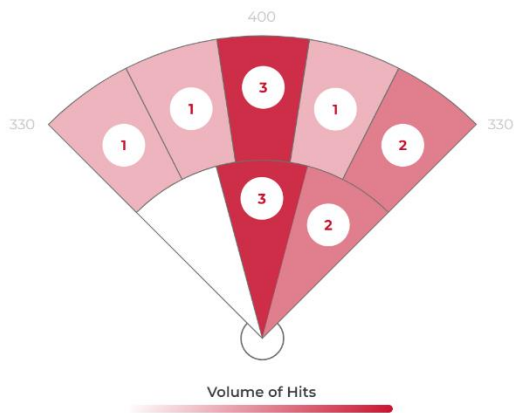

-

DATA

	Avg	Max	Hard Hit Avg		
Exit Velocity	69.3	82.4	75.8	Batting Avg.	0.571
Launch Angle	9.4	40.8	18.8	xwOBA	0.419
Direction	3.7°R	47.7°R	9°R	Slugging	0.692
Distance	92	265	189	Hard Hit %	57.1%
Spin Rate	2,063	3,788	2,181	Bombs %	35.7%
				Ropes %	7.1%

EXIT VELOCITY BY ZONE

Volume of Hits

HIT VOLUME

Zone	Pull	Middle	Oppo
Volume of Hits	2/13	6/13	5/13
Avg. LA	26.0	17.0	17.0
Avg. EV	69.0	65.0	73.0
Avg. Spin	3,302	2,172	1,706
Avg. Distance	228	167	161

HIT CLASSIFICATION

- Dribbler
- Ground Ball
- Low Line Drive
- High Line Drive
- Fly Ball

HIT OUTCOMES

- Single
- Double
- Field Out
- Foul Ball