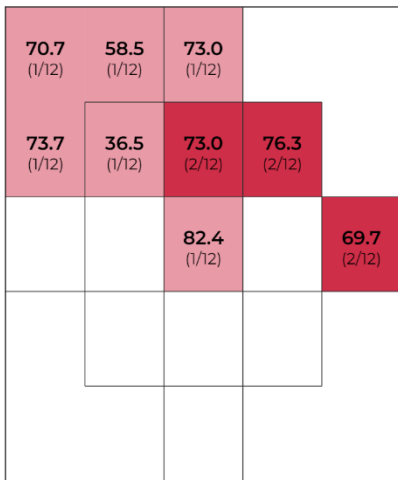

Midwest Prospect's Sioux Falls

Showcase

Results

June 7th, 2024

Treyton Himmerich

60 Yard Dash Times

7.34, 7.44

IF Velocity

71-74, 76mph

OF Velocity

-

1B - Velocity

-

C - Velocity

-

C- Pop Times

-

DATA

	Avg	Max	Hard Hit Avg		
Exit Velocity	69.3	82.4	75.8	Batting Avg.	0.571
Launch Angle	9.4	40.8	18.8	xwOBA	0.419
Direction	3.7°R	47.7°R	9°R	Slugging	0.692
Distance	92	265	189	Hard Hit %	57.1%
Spin Rate	2,063	3,788	2,181	Bombs %	35.7%
				Ropes %	7.1%

EXIT VELOCITY BY ZONE

Volume of Hits

HIT VOLUME

Zone	Pull	Middle	Oppo
Volume of Hits	2/13	6/13	5/13
Avg. LA	26.0	17.0	17.0
Avg. EV	69.0	65.0	73.0
Avg. Spin	3,302	2,172	1,706
Avg. Distance	228	167	161

HIT CLASSIFICATION